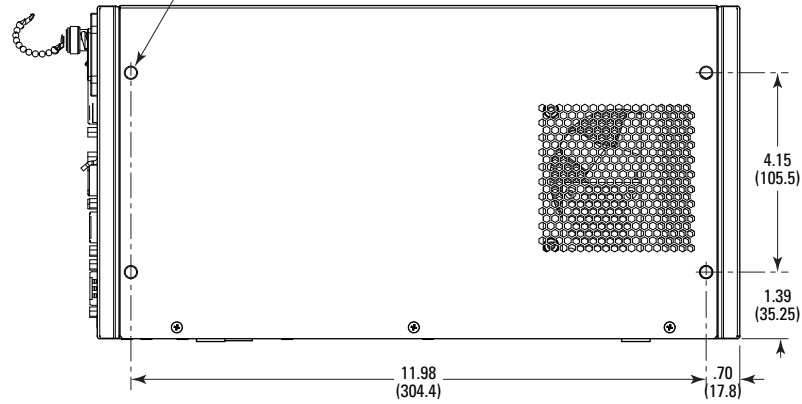

2 x 4 M6 THD, USABLE DEPTH <.39 (10)

MODEL SHOWN: XPS-RL4X
 DIMENSIONS IN INCHES (AND MILLIMETERS)
 0 1.0 2.0 3.0 4.0 IN.
 0 50 100 (MM)
 SCALE 1:4