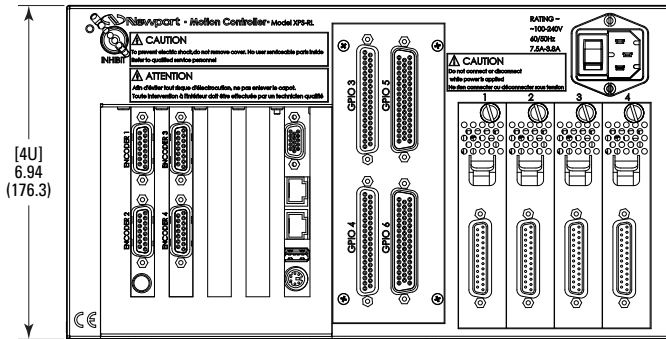

2 x 4 M6 THD, USABLE DEPTH <.39 (10)

MODEL SHOWN: XPS-RL4X
 DIMENSIONS IN INCHES (AND MILLIMETERS)
 0 1.0 2.0 3.0 4.0 IN.
 0 50 100 (MM)
 SCALE 1:4