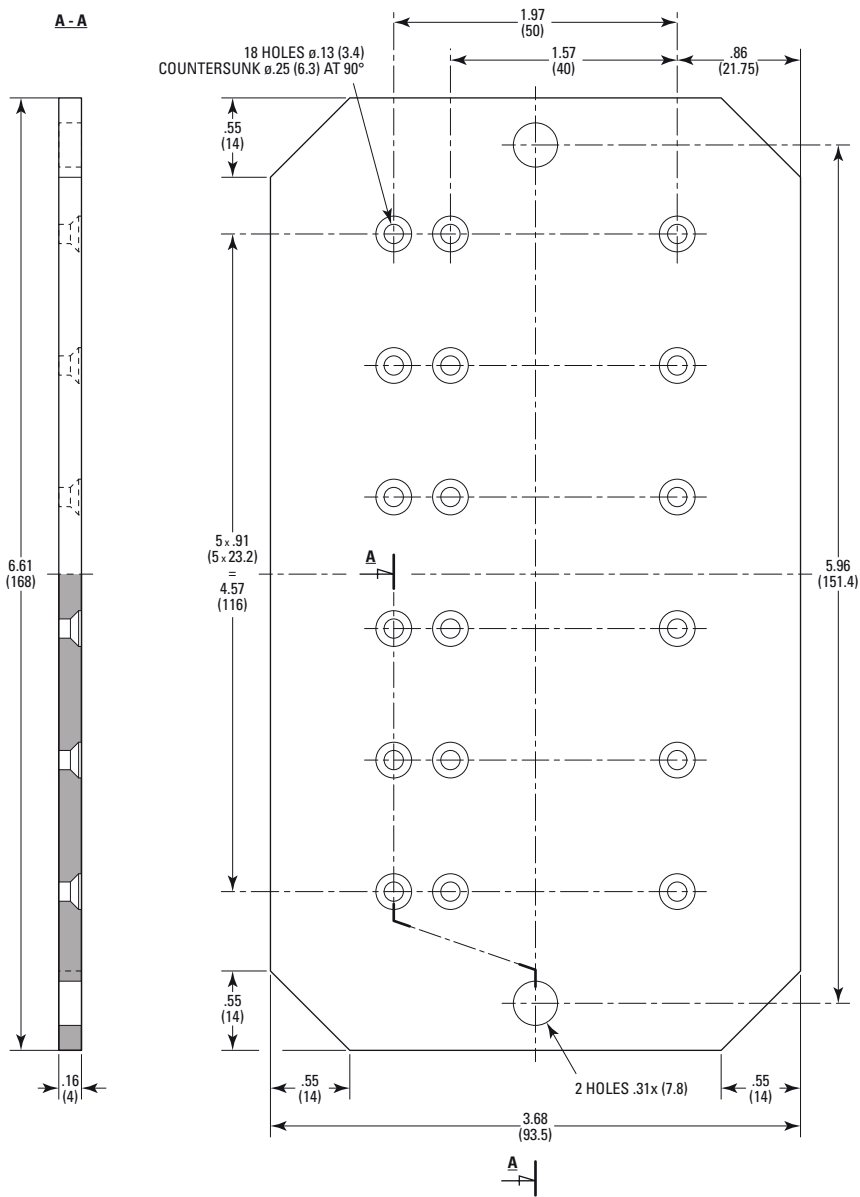

A - A

MODEL SHOWN: CONEX-BP
DIMENSIONS IN INCHES (AND MILLIMETERS)

0 5 10 20 30 (MM)
0 1.0 IN.

SCALE 3:4

Newport