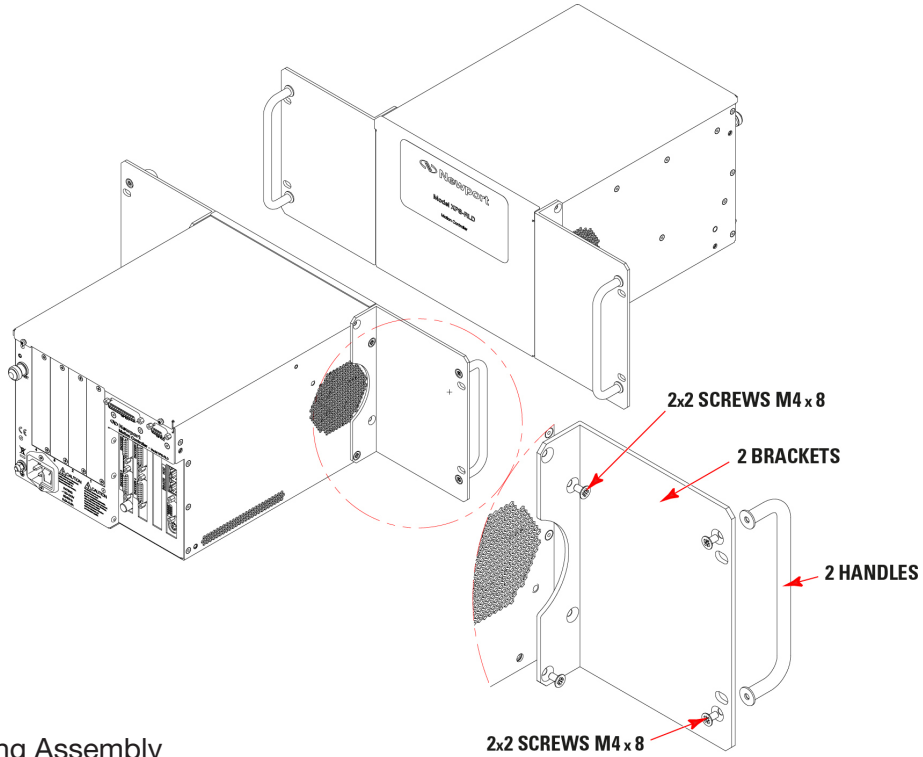

# XPS-RLD-R Installation Instructions

Contents

- 8 screws M4x8
- 2 brackets
- 2 handles

Front Rack Mounting Assembly

Rear Rack Mounting Assembly