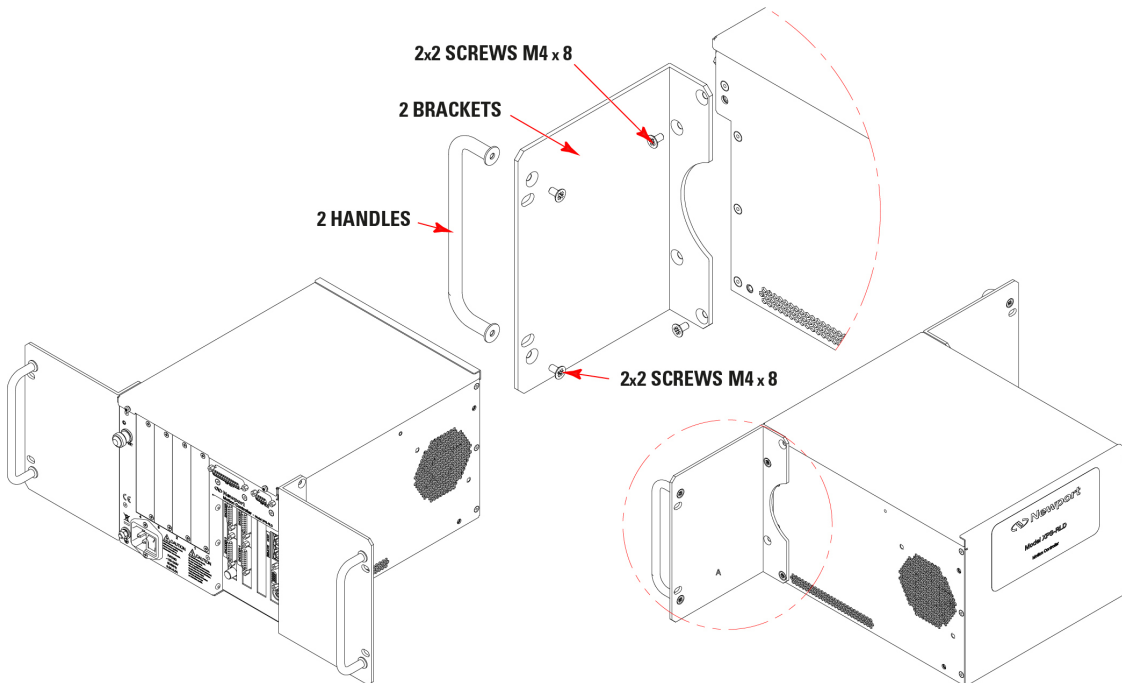

# XPS-RLD-R Installation Instructions

Contents

- 8 screws M4x8
- 2 brackets
- 2 handles

Front Rack Mounting Assembly

Rear Rack Mounting Assembly